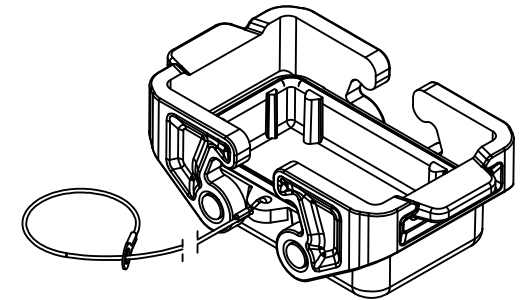

1

2

3

Dimensions
in mm

Simplified representation with dimensions without tolerance

Original Size A4

Date 17/02/22

Sign. G. Renna

THCH 10 G

Insulated cover, size "57.27", with 2 levers, with loop - HYGIENIC

Scale

1:1

1

2

3