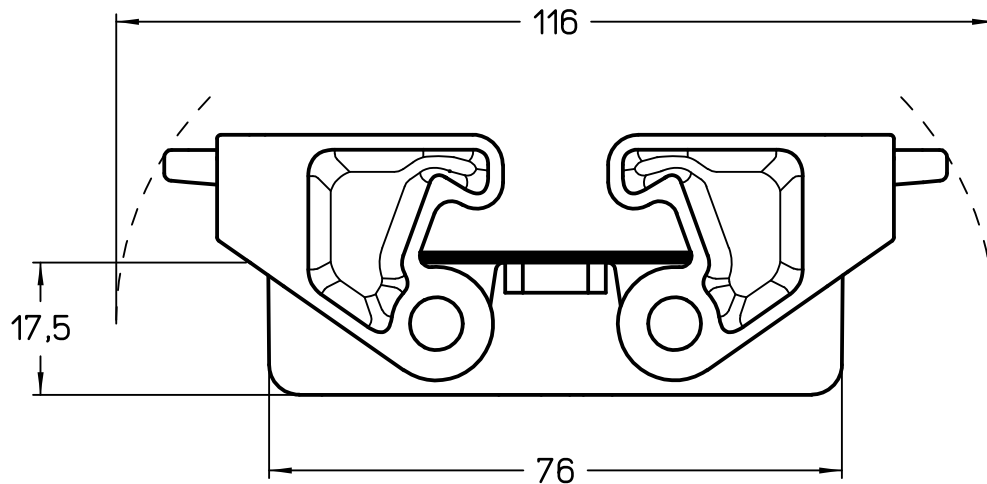

1

2

3

Dimensions
in mm

Simplified representation with dimensions without tolerance

Original Size A4

Date 17/02/22

Sign. G. Renna

THCH 10 G

Insulated cover, size "57.27", with 2 levers, with loop - HYGIENIC

Scale

1:1

1

2

3