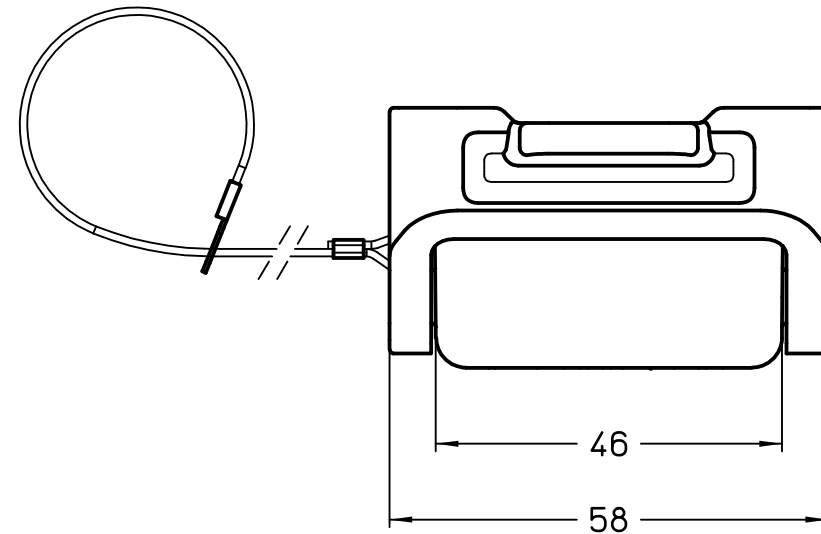

1

2

3

Dimensions
in mm

Simplified representation with dimensions without tolerance

Original Size A4

Date 17/02/22

Sign. G. Renna

THCH 10 G

Insulated cover, size "57.27", with 2 levers, with loop - HYGIENIC

Scale

1:1

1

2

3